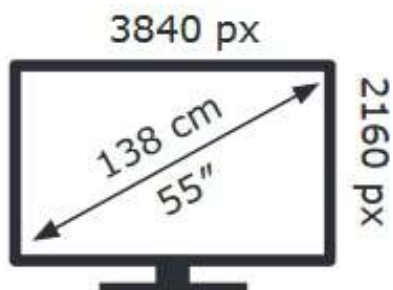

ENERG

XIAOMI

L55MA-SEU

74 kWh/1000h

ABCDEF**G**

75 kWh/1000h

2019/2013