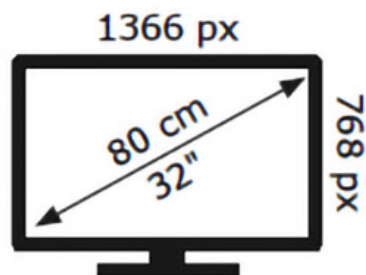

ENERG

TELEFUNKEN

D32H554W1C

32 kWh/1000h

50635181