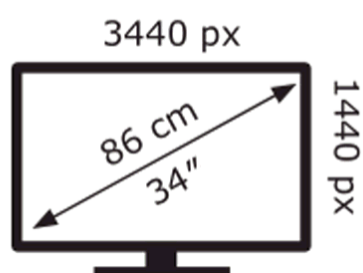

# ENERG

acer

XV340CK

**37** kWh/1000h

ABCDEF**G**

**46** kWh/1000h

2019/2013